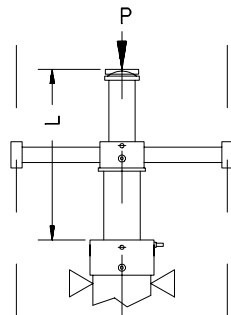

Piston without guide es. 46/2

Piston with guide es. 46/2 g 1

DIAGRAM EN 81.2 COEFF. 1.4  
TEL. PIST. TWO EXTENSIONS  
GENERALY

Start Elevator Srl